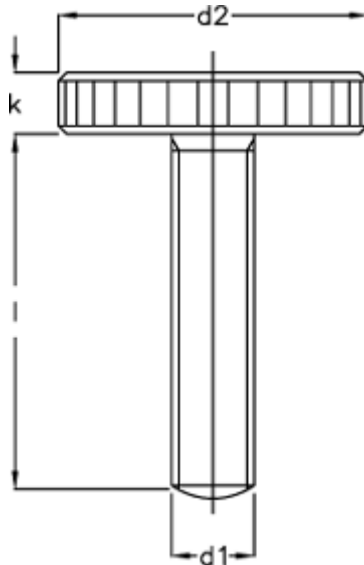

Article number: 20701588A

Description: E+G Flat knurled thumb screw DIN 653-M3-20

Measures

d1 = M3

d2 = 12

K = 2.5

Length l = 20